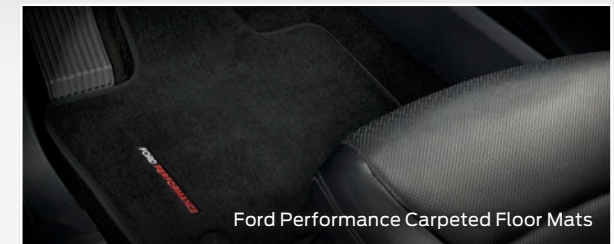

FORD PERFORMANCE
PARTS

F-150 FP700
Bronze Edition

All the Power with a Great Appearance!

Bronze Edition special features include:

- 22"x9.5" Sinister Bronze Wheels
- Unique Ford Performance Bedside Graphics
- Bronze F-150® Tailgate Lettering

performanceparts.ford.com

FP700
SUPERCHARGED by FORD PERFORMANCE

**FORD PERFORMANCE
PARTS**

**F-150 FP700
Bronze Edition**

2021-2023 F-150® 5.0L FP700 Bronze Edition

This special package from Ford Performance is designed to make nearly any 5.0L F-150 a fire-breather!

Bronze Edition		
Model Restrictions		Base Package Contents
Series	XL, XLT, Lariat or Platinum	<ul style="list-style-type: none"> - 700HP Supercharger - Ford Performance Carpeted Floor Mats - 22"x9.5" Sinister Bronze Wheels - Unique Ford Performance Bedside Graphic - Ford Performance Fender Vent - Black Lugnut Kit - Bronze Tailgate Lettering - Black Painted Grille - FP700 Interior Badge - F-150 Rear Lowering Kit
Engine	5.0L V-8 Only	
Drivetrain	4x2 or 4x4	
Cab Size	Regular Cab, SuperCab or SuperCrew®	
Wheelbase	- All 5.5' and 6.5' Beds - All Cab Configurations	
Restrictions	Not for use with Pro Power Onboard or 8' Bed	
Recommended Factory Option	Sport Appearance Package	