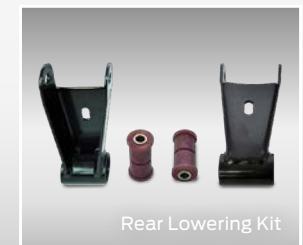

FORD PERFORMANCE
PARTS

F-150 FP700
Bronze Edition

All the Power with a Great Appearance!

Bronze Edition special features include:

- 22"x9.5" Sinister Bronze Wheels
- Unique Ford Performance Bedside Graphics
- Bronze F-150® Tailgate Lettering

Bronze Edition		
Model Restrictions		Base Package Contents
Series	XL, XLT, Lariat or Platinum	<ul style="list-style-type: none"> - 700HP Supercharger - Ford Performance Carpeted Floor Mats - 22"x9.5" Sinister Bronze Wheels - Unique Ford Performance Bedside Graphic - Ford Performance Fender Vent - Black Lugnut Kit - Bronze Tailgate Lettering - Black Painted Grille - FP700 Interior Badge - F-150 Rear Lowering Kit
Engine	5.0L V-8 Only	
Drivetrain	4x2 or 4x4	
Cab Size	Regular Cab, SuperCab or SuperCrew®	
Wheelbase	- All 5.5' and 6.5' Beds - All Cab Configurations	
Restrictions	Not for use with Pro Power Onboard or 8' Bed	
Recommended Factory Option	Sport Appearance Package	