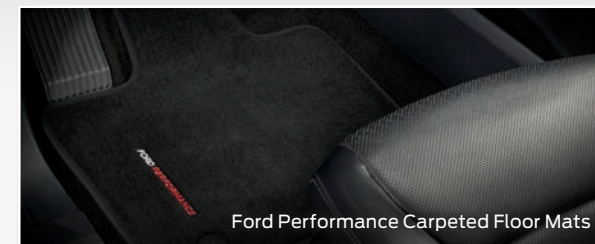

Black Edition special features include:

- 22"x9.5" Black Machined Face Wheels
- Unique Ford Performance Bedside Graphics
- Black F-150® Tailgate Lettering

performanceparts.ford.com

FP700
SUPERCHARGED by FORD PERFORMANCE

FORD PERFORMANCE
PARTS

F-150 FP700
Black Edition

2021-2023 F-150® 5.0L FP700 Black Edition

This special package from Ford Performance is designed to make nearly any 5.0L F-150 a fire-breather!

Black Edition		Base Package Contents
Model Restrictions		
Series	XL, XLT, Lariat or Platinum	- 700HP Supercharger
Engine	5.0L V-8 Only	- Ford Performance Carpeted Floor Mats
Drivetrain	4x2 or 4x4	- 22"x9.5" Black Machined Face Wheels
Cab Size	Regular Cab, SuperCab or SuperCrew®	- Unique Ford Performance Bedside Graphic
Wheelbase	- All 5.5' and 6.5' Beds - All Cab Configurations	- Ford Performance Fender Vent
Restrictions	Not for use with Pro Power Onboard or 8' Bed	- Black Lugnut Kit
Recommended Factory Option	Sport Appearance Package	- Black Tailgate Lettering
		- Black Painted Grille
		- FP700 Interior Badge
		- F-150 Rear Lowering Kit