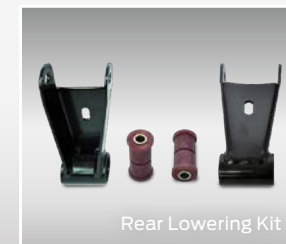

Black Edition special features include:

- 22"x9.5" Black Machined Face Wheels
- Unique Ford Performance Bedside Graphics
- Black F-150® Tailgate Lettering

performanceparts.ford.com

FP700
SUPERCHARGED by FORD PERFORMANCE

FORD PERFORMANCE
PARTS

F-150 FP700
Black Edition

2021-2023 F-150® 5.0L FP700 Black Edition

This special package from Ford Performance is designed to make nearly any 5.0L F-150 a fire-breather!

Black Edition		Base Package Contents
Model Restrictions		
Series	XL, XLT, Lariat or Platinum	- 700HP Supercharger
Engine	5.0L V-8 Only	- Ford Performance Carpeted Floor Mats
Drivetrain	4x2 or 4x4	- 22"x9.5" Black Machined Face Wheels
Cab Size	Regular Cab, SuperCab or SuperCrew®	- Unique Ford Performance Bedside Graphic
Wheelbase	- All 5.5' and 6.5' Beds - All Cab Configurations	- Ford Performance Fender Vent
Restrictions	Not for use with Pro Power Onboard or 8' Bed	- Black Lugnut Kit
Recommended Factory Option	Sport Appearance Package	- Black Tailgate Lettering
		- Black Painted Grille
		- FP700 Interior Badge
		- F-150 Rear Lowering Kit